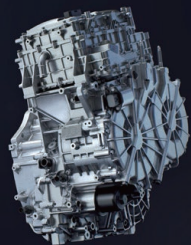

# PLUG-IN HYBRID SEDAN

NEV GAME CHANGER

1245 KM

NEDC

3.8L/100km fuel consumption

Cutting-edge Electric Hybrid System (EHS)

7.9s 0-100km/h acceleration

Exceptional NVH performance