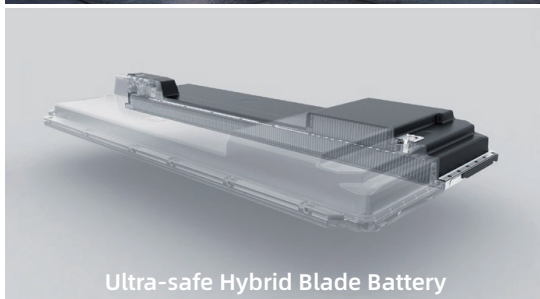

# PLUG-IN HYBRID SEDAN

NEV GAME CHANGER

1245 KM

NEDC

3.8L/100km fuel consumption

Cutting-edge Electric Hybrid System (EHS)

7.9s 0-100km/h acceleration

Exceptional NVH performance