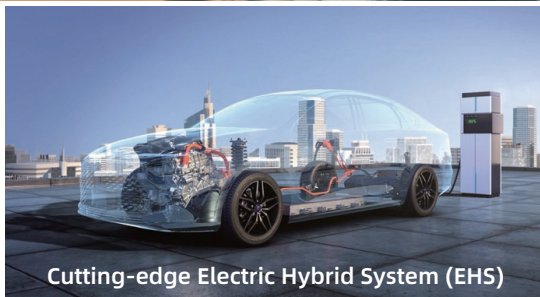

# PLUG-IN HYBRID SEDAN

NEV GAME CHANGER

1245 KM

NEDC

3.8L/100km fuel consumption

Cutting-edge Electric Hybrid System (EHS)

7.9s 0-100km/h acceleration

Exceptional NVH performance