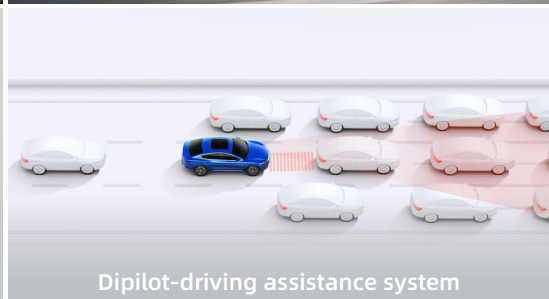

7.9s 0-100km/h acceleration

Dipilot-driving assistance system